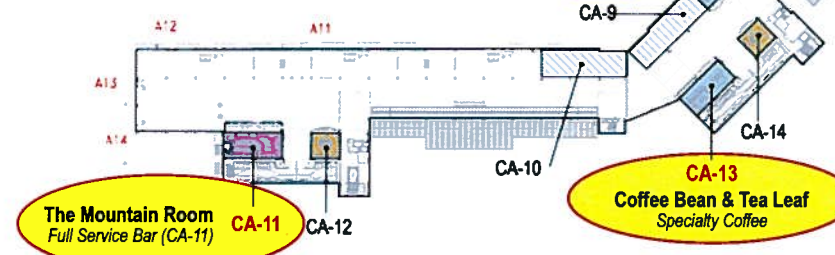

**SOUTH SATELLITE**

Units#	Category	Area (sq ft.)
SS-1	Dungeness Bay Seafood	1,809
SS-2	Food Court (SBC/Kobo/Runway Grill)	2,361
SS-3	Hudson News/Discover Puget Sound	2,387
SS-4	Seattle Duty Free	3,439
SS-5	Future Travelex	81
SubTotal:		10,077
SS-6	Food & Beverage Seating	6,635
Total:		16,712

**CENTRAL TERMINAL**

Units#	Category	Area (sq ft.)
CT-1	Anthony's Restaurant	4,993
CT-1A	Anthony's Mezzanine (Kitchen)	2,092
CT-2	The Body Shop	1,003
CT-3	Life Is Good/Kids Works	1,728
CT-6	Discover Puget Sound	1,768
CT-7	ExOfficio	1,744
CT-8	Fireworks	2,145
CT-9	Made in Wahington	1,905
CT-10	Hudson Marketplace	3,432
CT-11	Vino Volo	1,218
CT-12	Kathy Casey's Dish-D-Lish I	2,295
CT-14	Ivar's Seafood	1,158
CT-15	Pallino Pastaria	1,089
CT-16	Qdoba Restaurant	974
CT-17	Maki of Japan	963
CT-17A	Wendy's Restaurant	1,212
CT-18	Dilettante Chocolates	450
CT-19	Hudson News	392
CT-21	Starbucks Coffee	594
CT-28	Future Duty Free	875
SubTotal:		32,030
Main Food & Beverage Seating Section		17,422
Total:		49,452

**NORTH ESPLANADE**

Units#	Category	Area (sq ft.)
NE-2	Vintage WA Wine Bar	1,477
NE-3	Hudson News	1,187
NE-4	Travelex	251
NE-5	U.S. Bank	1,374
NE-6	Starbucks Coffee	1,392
Total:		5,681

**NORTH SATELLITE**

Units#	Category	Area (sq ft.)
NS-1	Hudson News	891
NS-2	Duty Free Store/World Passage	2,070
NS-4	Food Court (BK/GABB/Starbucks Coffee)	2,573
NS-5	Bigfoot Food & Spirits	1,774
NS-6	Seahawks 12 Club	2,485
NS-7	Hudson News/Made in Washington/Discover Puget Sound	2,858
SubTotal:		12,601
NS-8	Food & Beverage Seating	6,569
Total:		19,170